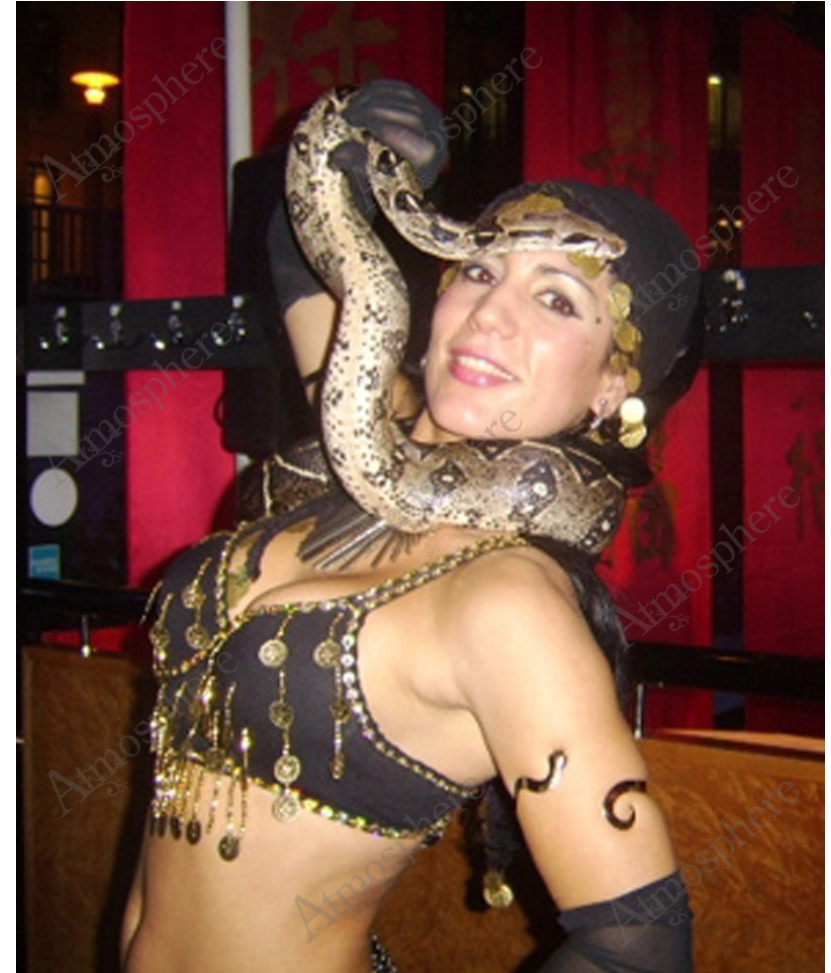

Princess Sefi

Atmosphere Entertainment Ltd 17-19 Bedford St, Covent Garden, London, WC2
info@atmosphere.uk.com www.atmosphere.uk.com +44(0) 2078 868 5588